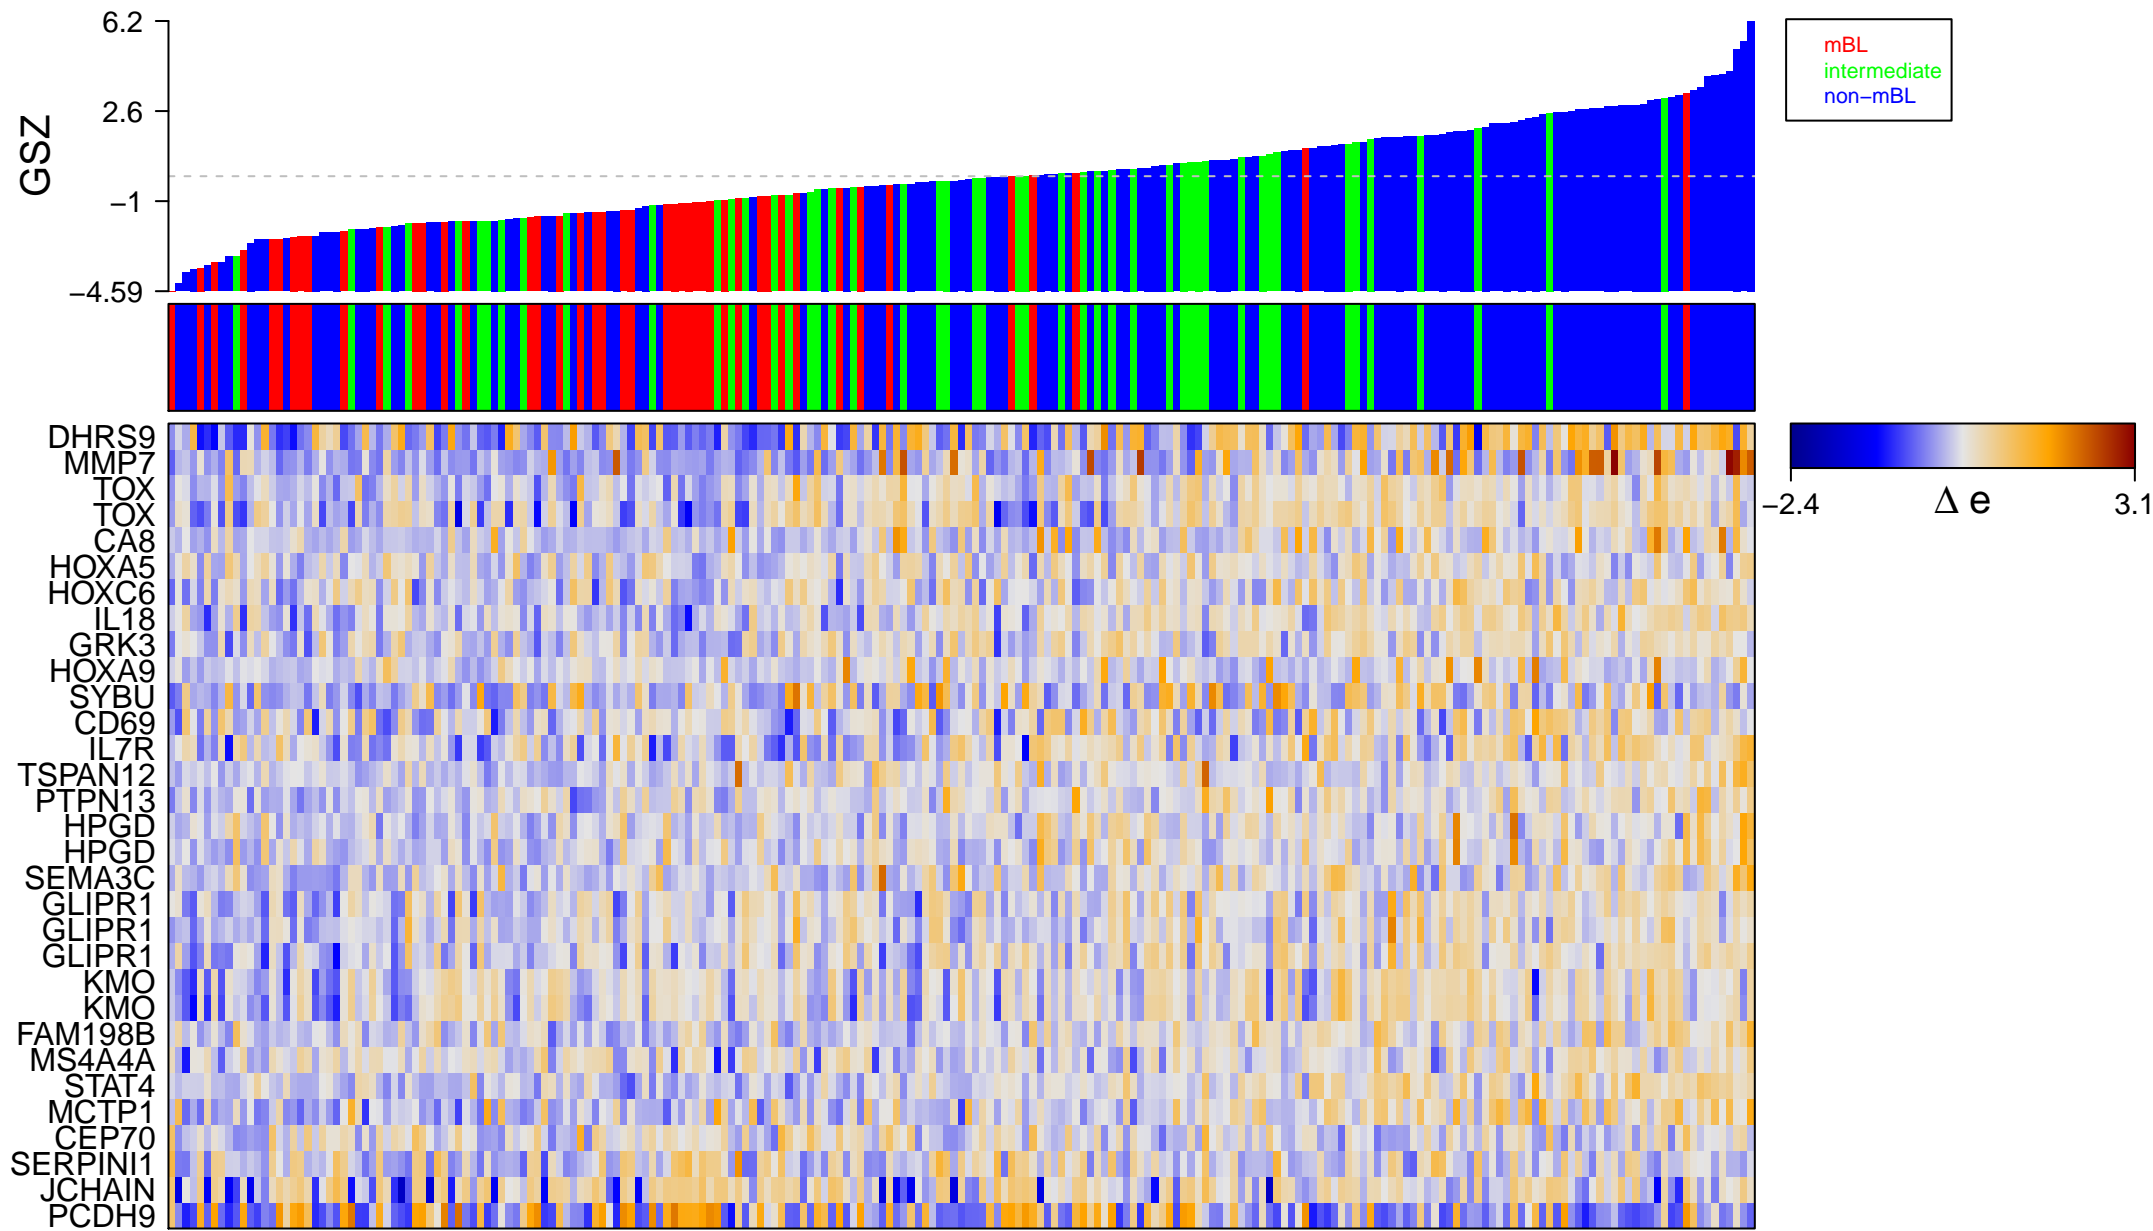

TAKEDA_TARGETS_OF_NUP98_HOXA9_FUSION_6HR_UP

TAKEDA_TARGETS_OF_NUP98_HOXA9_FUSION_6HR_UP

■ on
■ -
□ off

TAKEDA_TARGETS_OF_NUP98_HOXA9_FUSION_6HR_UP