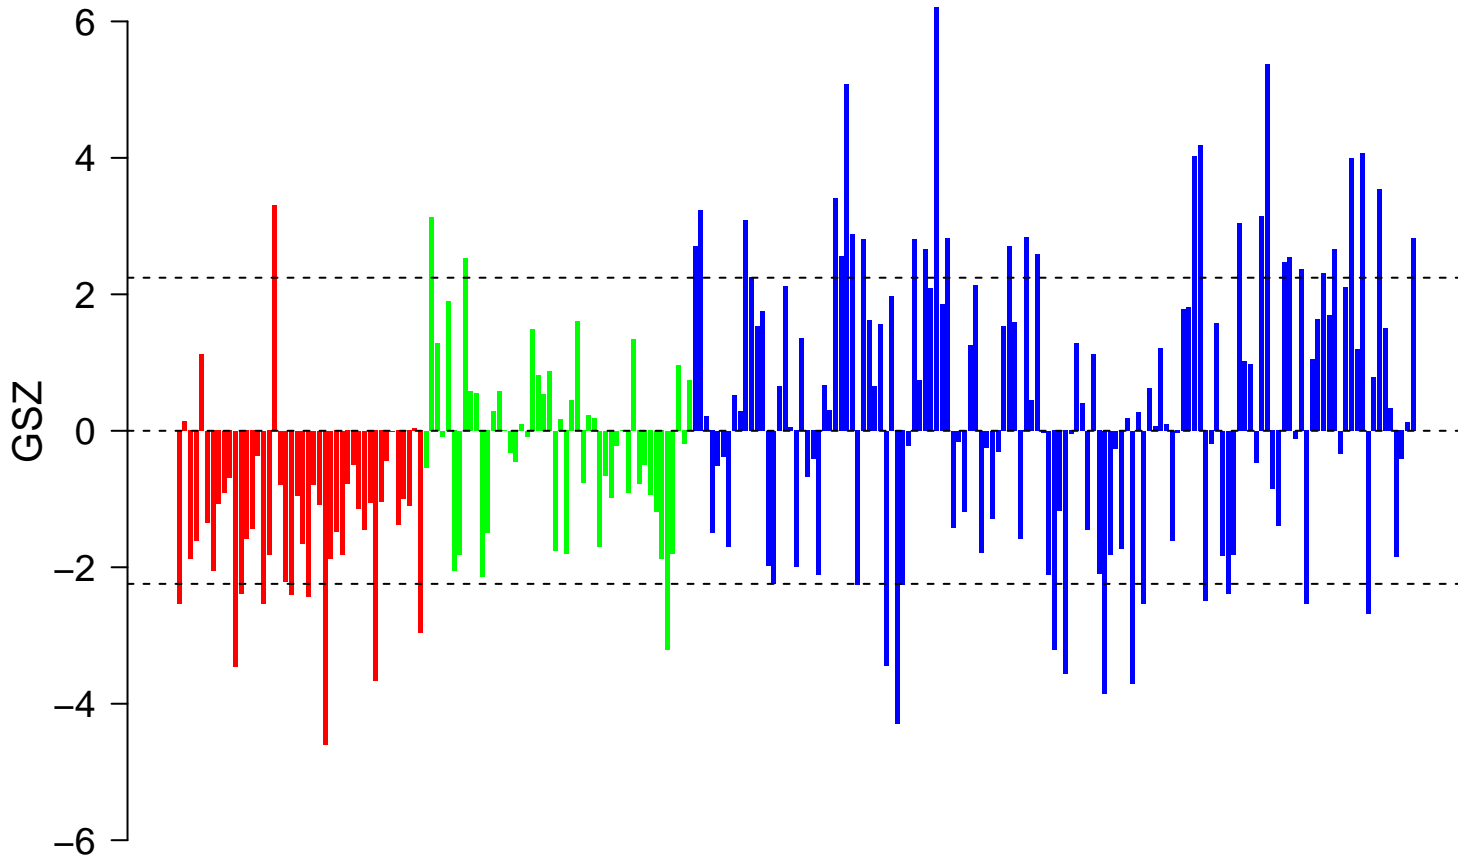

TAKEDA_TARGETS_OF_NUP98_HOXA9_FUSION_6HR_UP

TAKEDA_TARGETS_OF_NUP98_HOXA9_FUSION_6HR_UP

■ on
■ -
□ off

TAKEDA_TARGETS_OF_NUP98_HOXA9_FUSION_6HR_UP